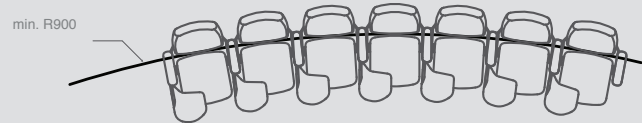

ASTRO YAZI SEHPALI / ASTRO with writing desk