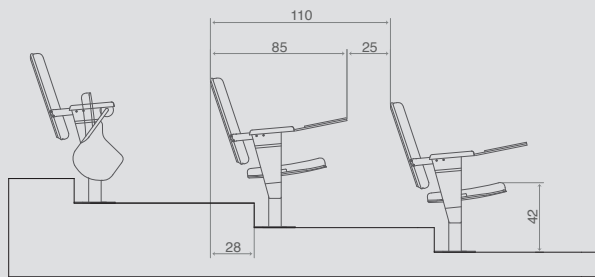

ASTRO YAZI SEHPALI / ASTRO with writing desk