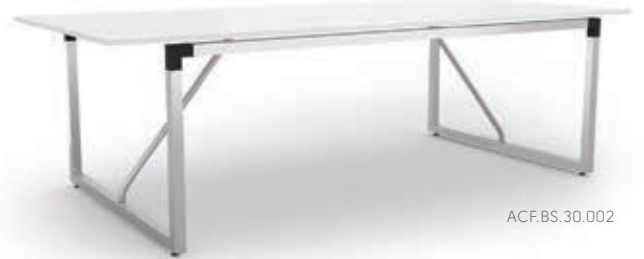

ACF.BS.30.002

Modern, duru ve şık. Sabahattin Şiranlı'nın tasarladığı Basic System iletişim odaklı çalışma ortamı isteyenler için ideal. Modüler yapısının sağladığı 90 farklı kurulum seçeneği ile alandan tasarruf etmeniz mümkün.

Modern, simple and elegant. Basic System designed by Sabahattin Şiranlı is ideal for those who want a communication based work environment.

Thanks to 90 different installation options provided by its modular structure, it is possible for you to save space.