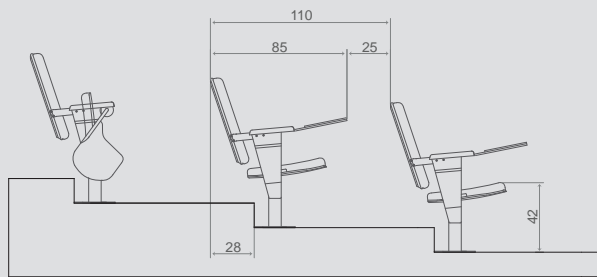

ASTRO YAZI SEHPALI / ASTRO with writing desk