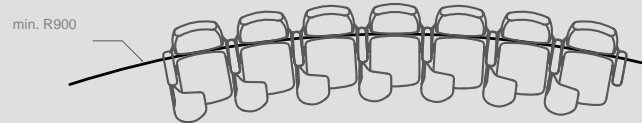

ASTRO YAZI SEHPALI / ASTRO with writing desk