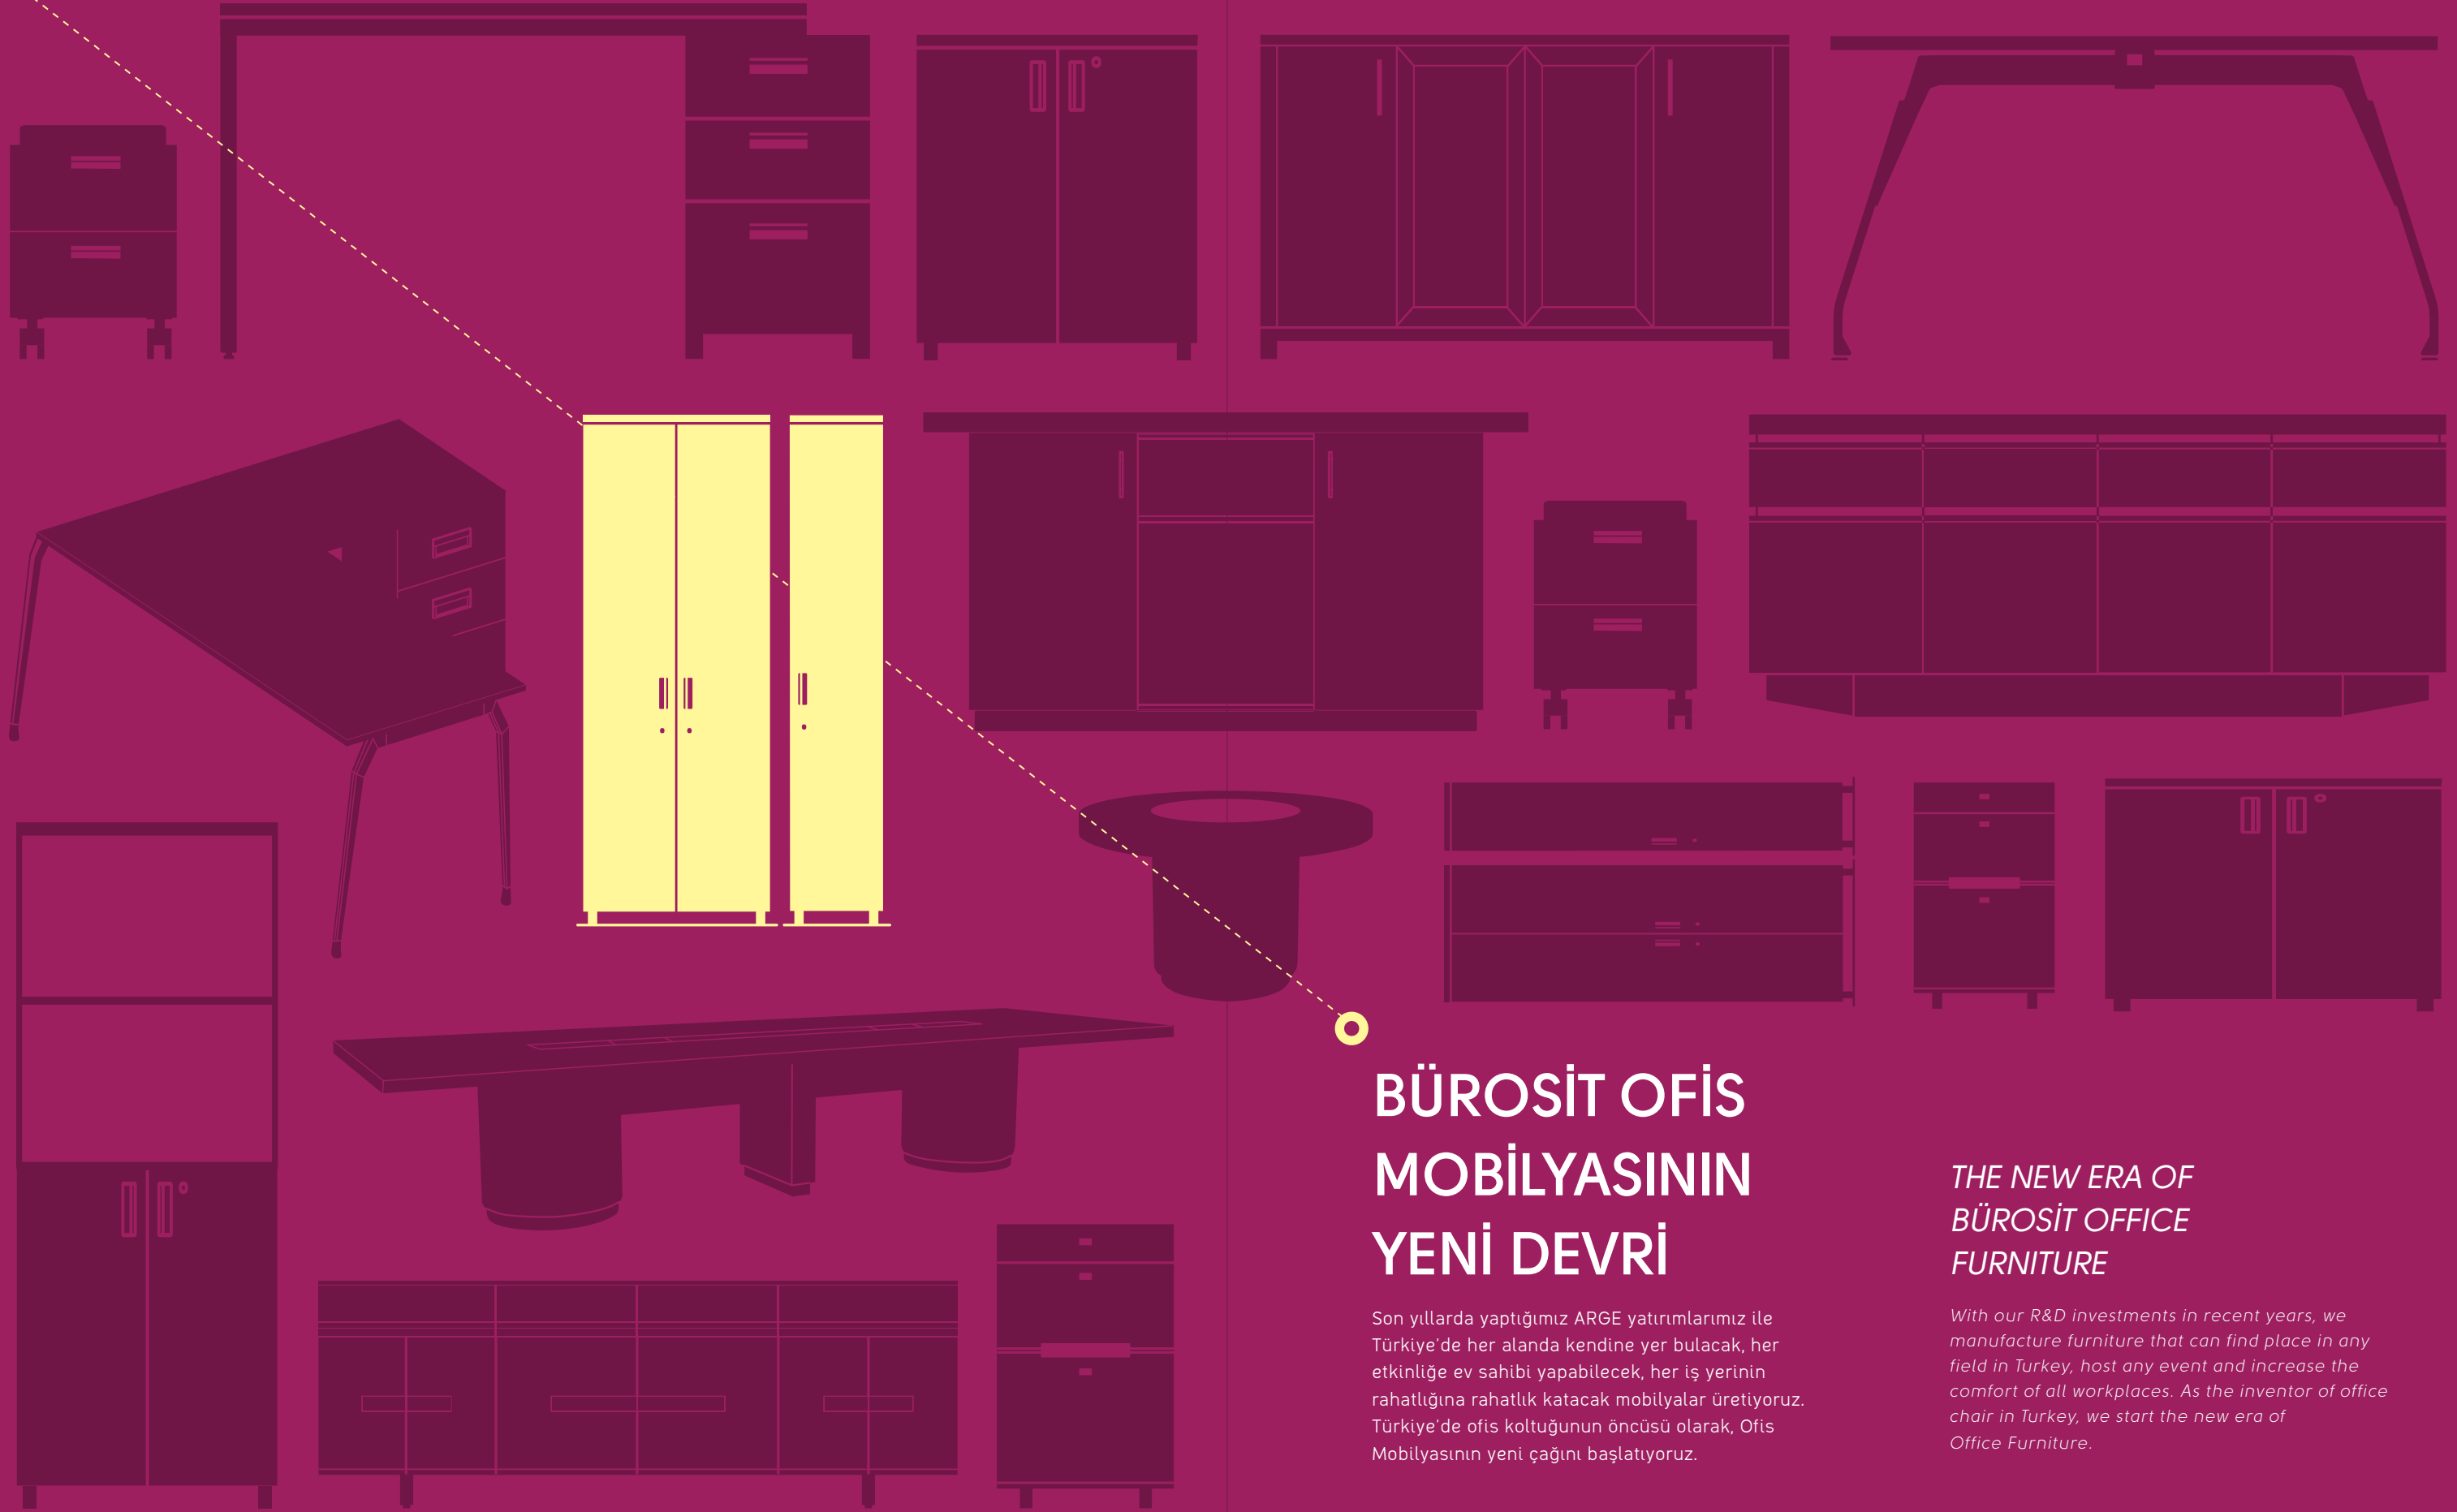

BÜROSİT OFİS MOBİLYASININ YENİ DEVRİ

Son yıllarda yaptığımız ARGE yatırımlarımız ile Türkiye'de her alanda kendine yer bulacak, her etkinliğe ev sahibi yapabilecek, her iş yerinin rahatlığına rahatlık katacak mobilyalar üretiyoruz. Türkiye'de ofis koltuğunun öncüsü olarak, Ofis Mobilyasının yeni çağını başlatıyoruz.

THE NEW ERA OF BÜROSİT OFFICE FURNITURE

With our R&D investments in recent years, we manufacture furniture that can find place in any field in Turkey, host any event and increase the comfort of all workplaces. As the inventor of office chair in Turkey, we start the new era of Office Furniture.