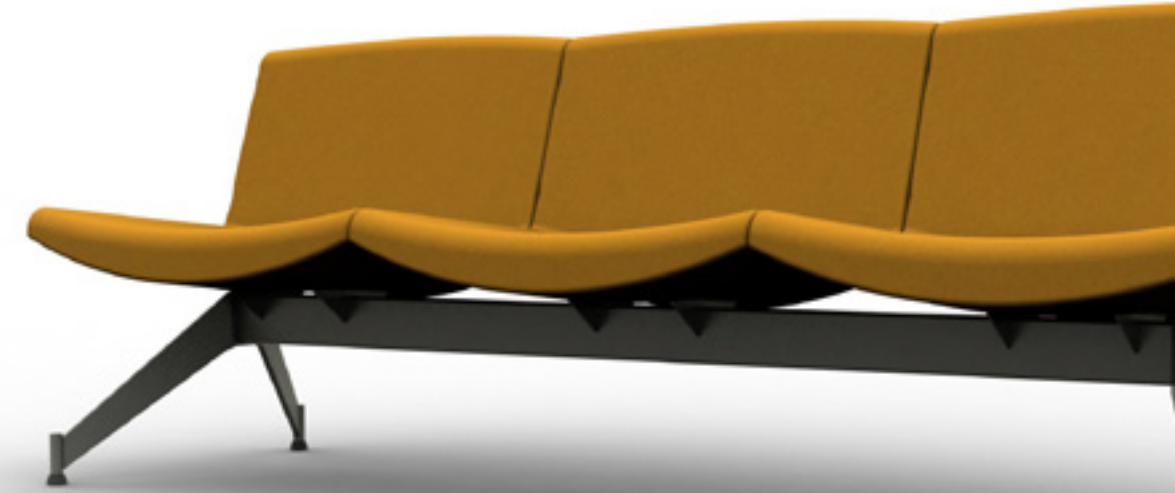

BSL 18140

Soly antrasit ayak yapısıyla ihtiyaçlarınıza ve beklentilerinize uygun olarak tekli ya da çoklu kullanılabilir, ikili, üçlü, dördü ve beşli olarak da kullanılabilen Soly, kullanıldığı alanlarda modunuzu yükseltiyor.

Soly anthracite foot structure can be used as single or multiple according to your needs and expectations. Soly, which can be used as double, triple, quadruple and quintet, increases your mode in the areas it is used.